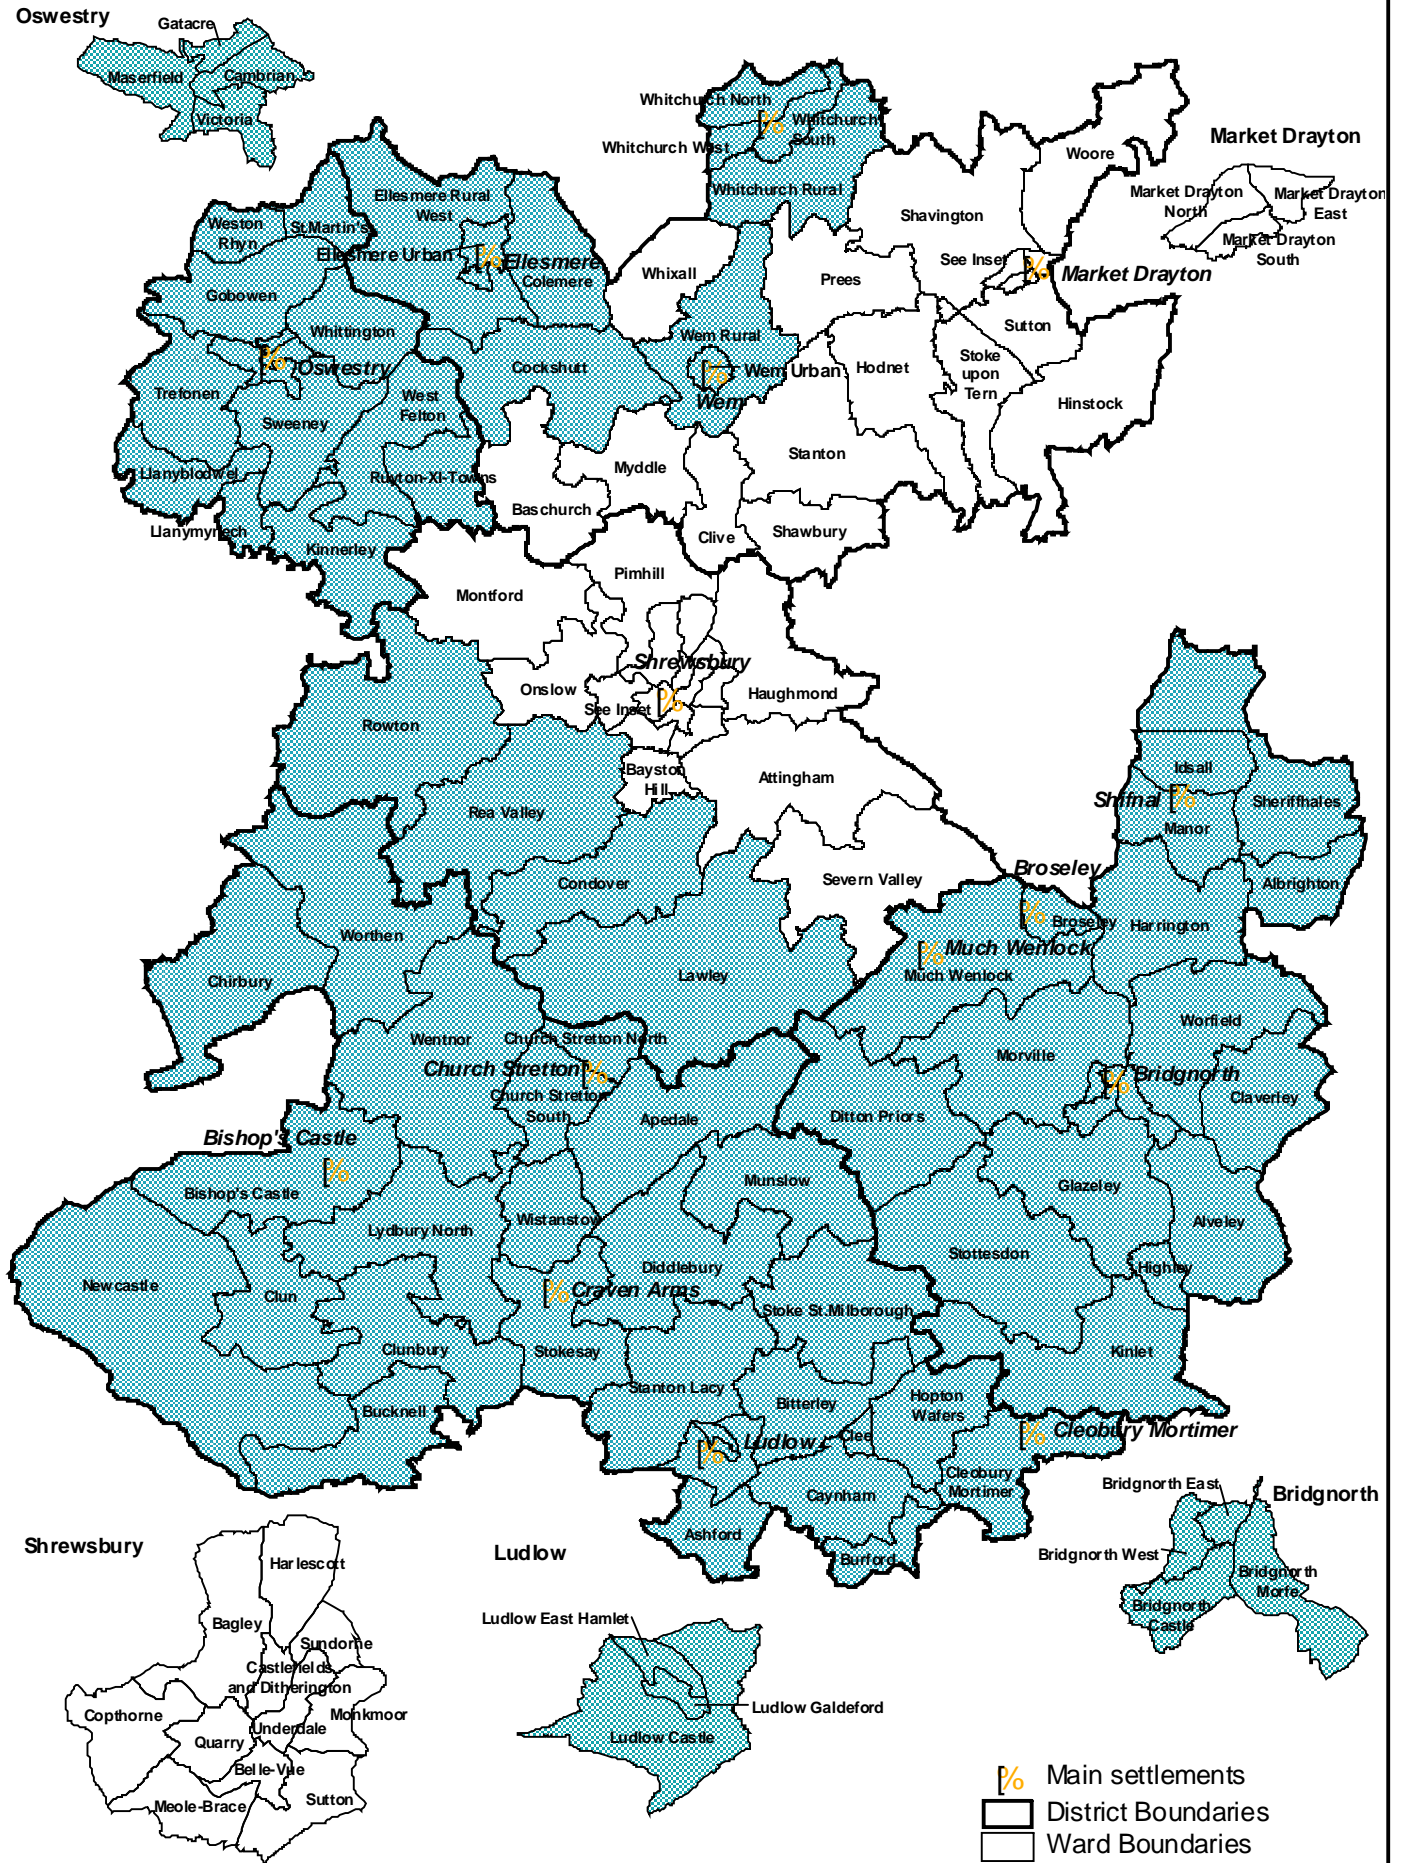

# Shropshire - Rural Regeneration Zone

Scale of Main map 1:400000

-  Main settlements
-  District Boundaries
-  Ward Boundaries
-  Rural Regeneration Zone