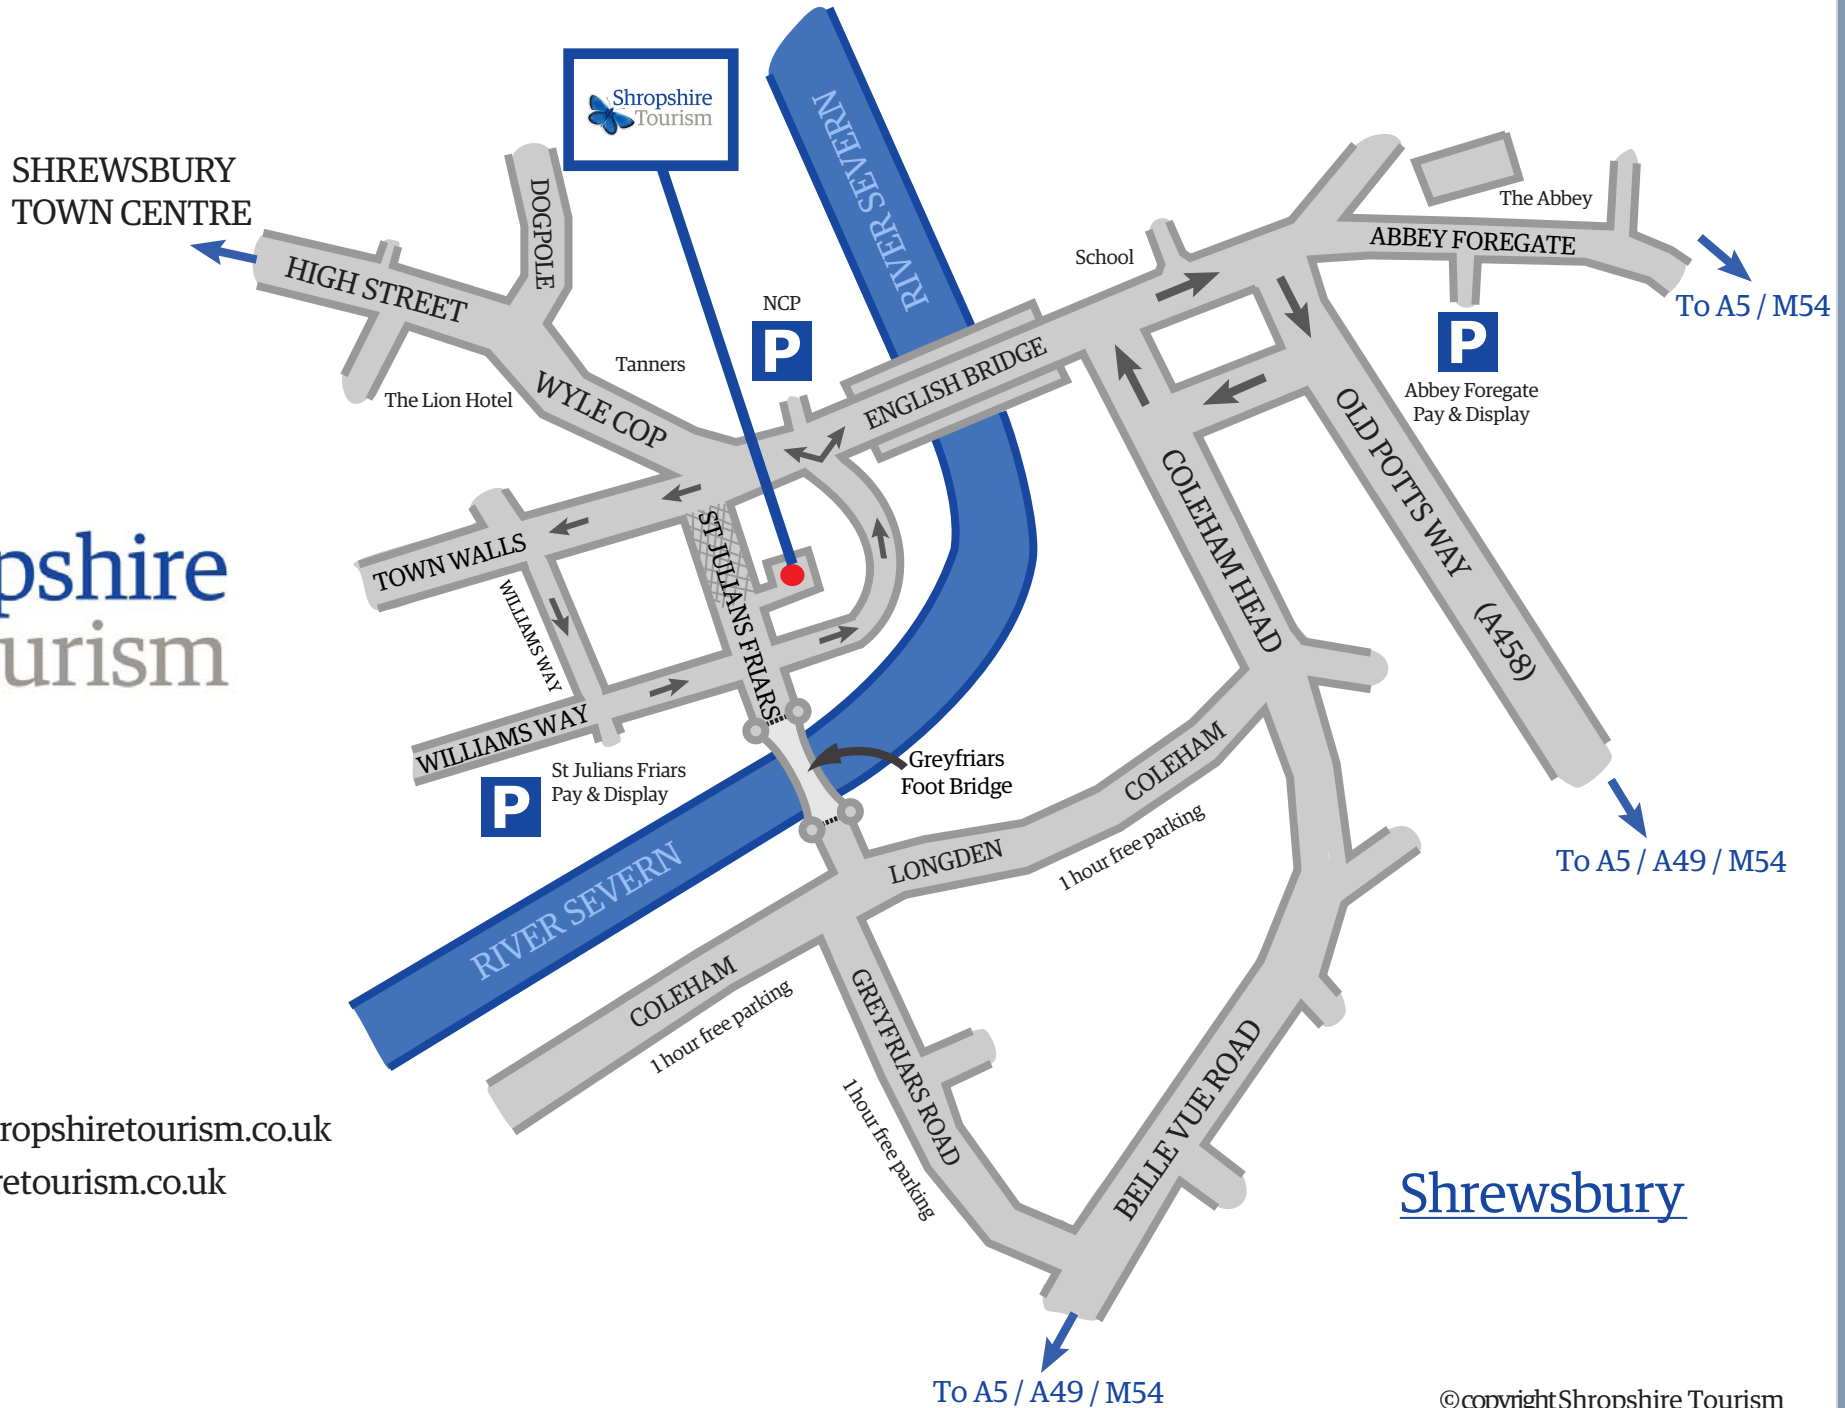

Grove House
8 St Julian's Friars
Shrewsbury
Shropshire
SY1 1XL

Tel: 01743 261919

Email: enquiries@shropshiretourism.co.uk

Web: www.shropshiretourism.co.uk

Shrewsbury