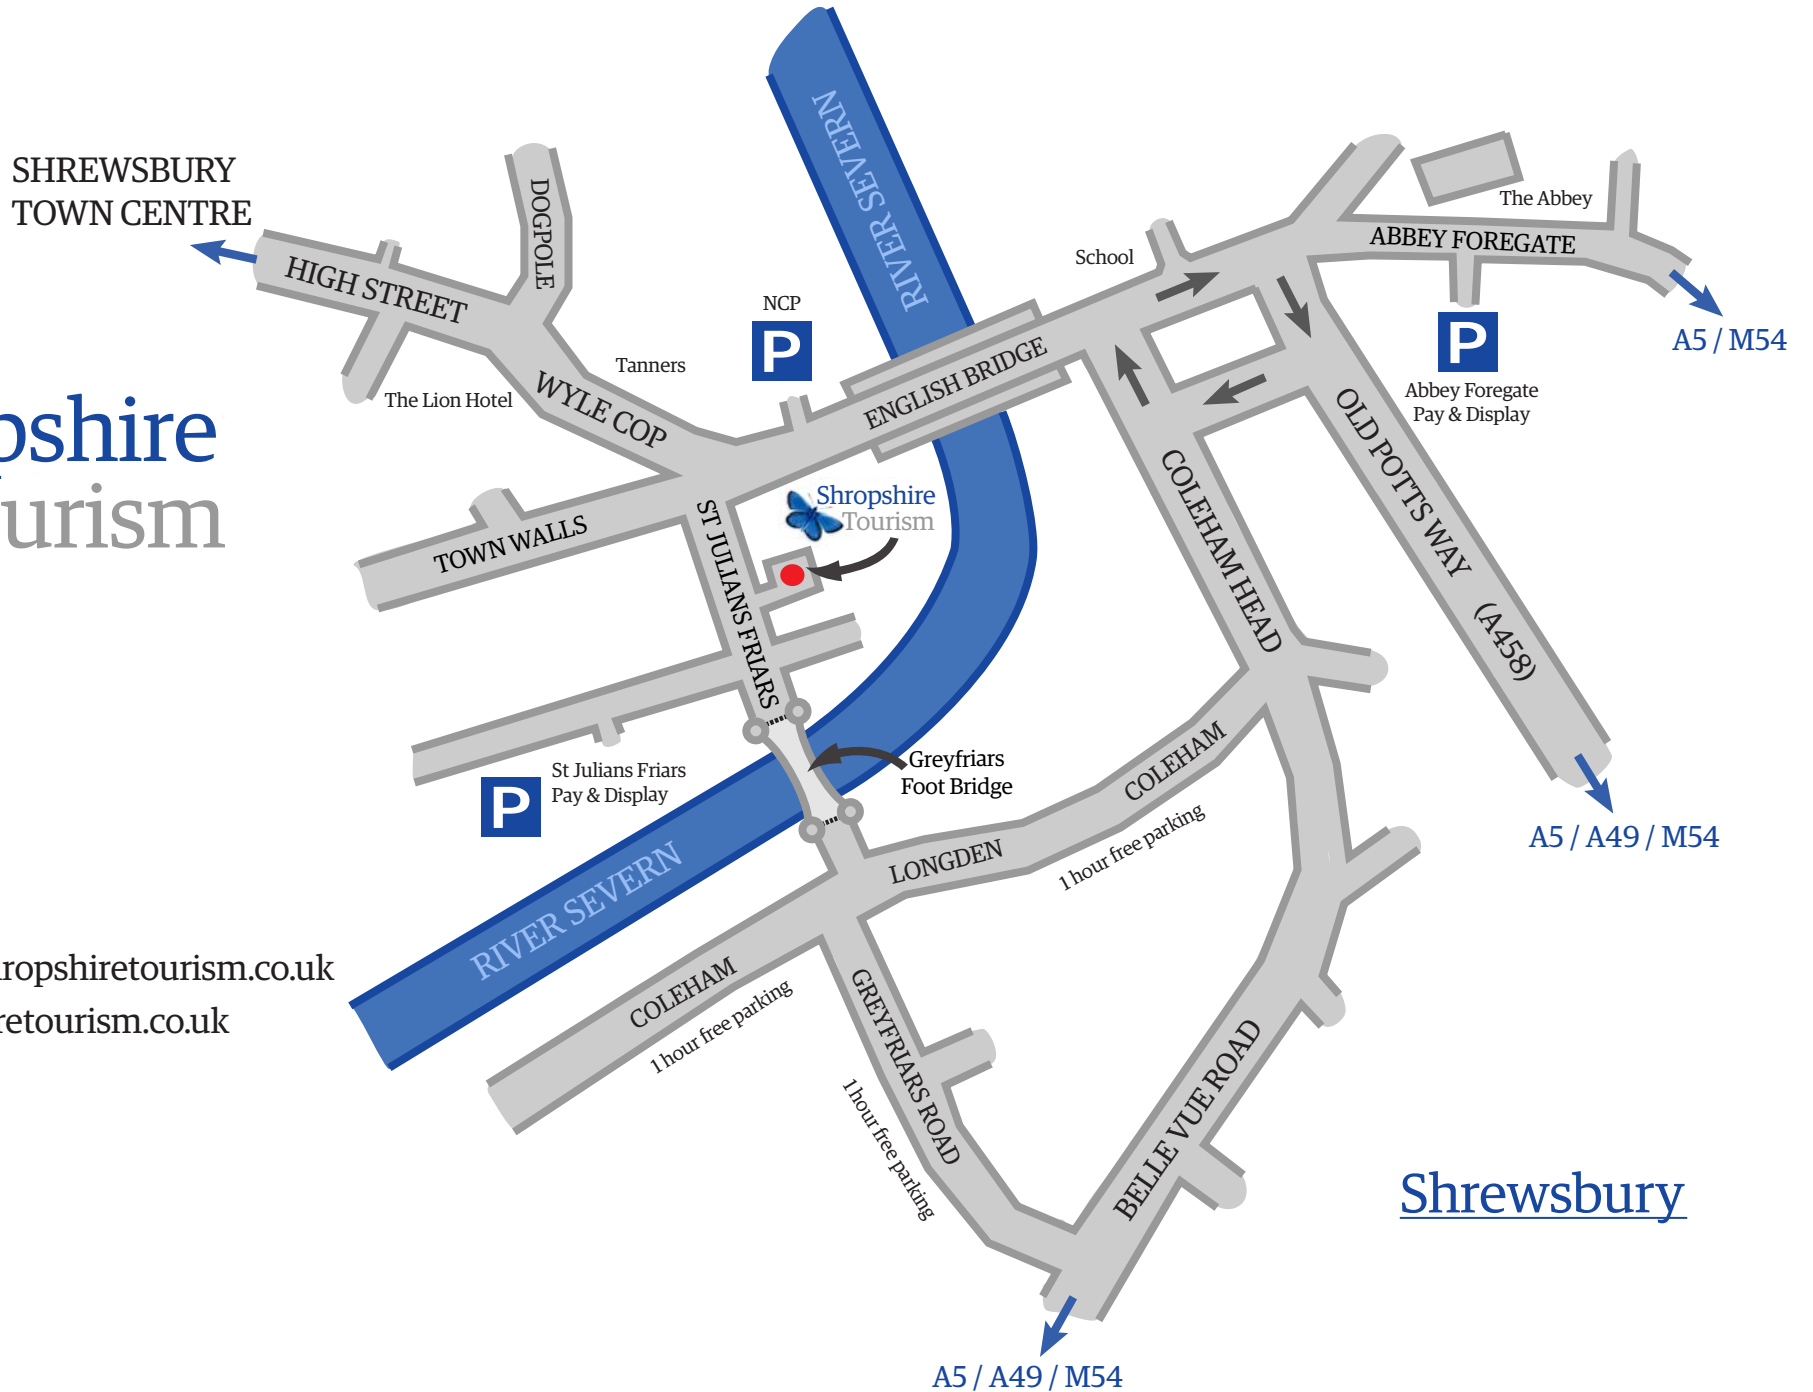

Grove House
 8 St Julian's Friars
 Shrewsbury
 Shropshire
 SY1 1XL

Tel: 01743 261919

Email: enquiries@shropshiretourism.co.uk

Web: www.shropshiretourism.co.uk

Shrewsbury